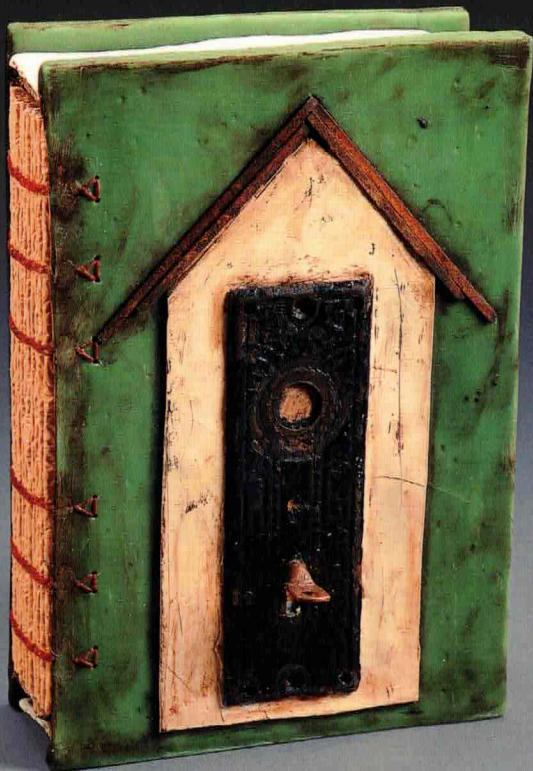

Handmade Books

LARK
STUDIO SERIES

Lynn Sures

**VARIATIONS ON THE DIALECTIC BETWEEN
MINGUS AND PITHECANTHROPUS ERECTUS**

Closed: 10 1/2 x 7 1/2 x 1/2 inches (26.7 x 19 x 1.3 cm)

Open: 10 1/2 x 60 inches (26.7 x 152.4 cm)

Abaca, hemp, linen thread, handmade paper; accordion binding and sewn-in pamphlet bindings; pulp painted, watermarked, letterpress, woodcut

PHOTO BY PRS ASSOCIATES